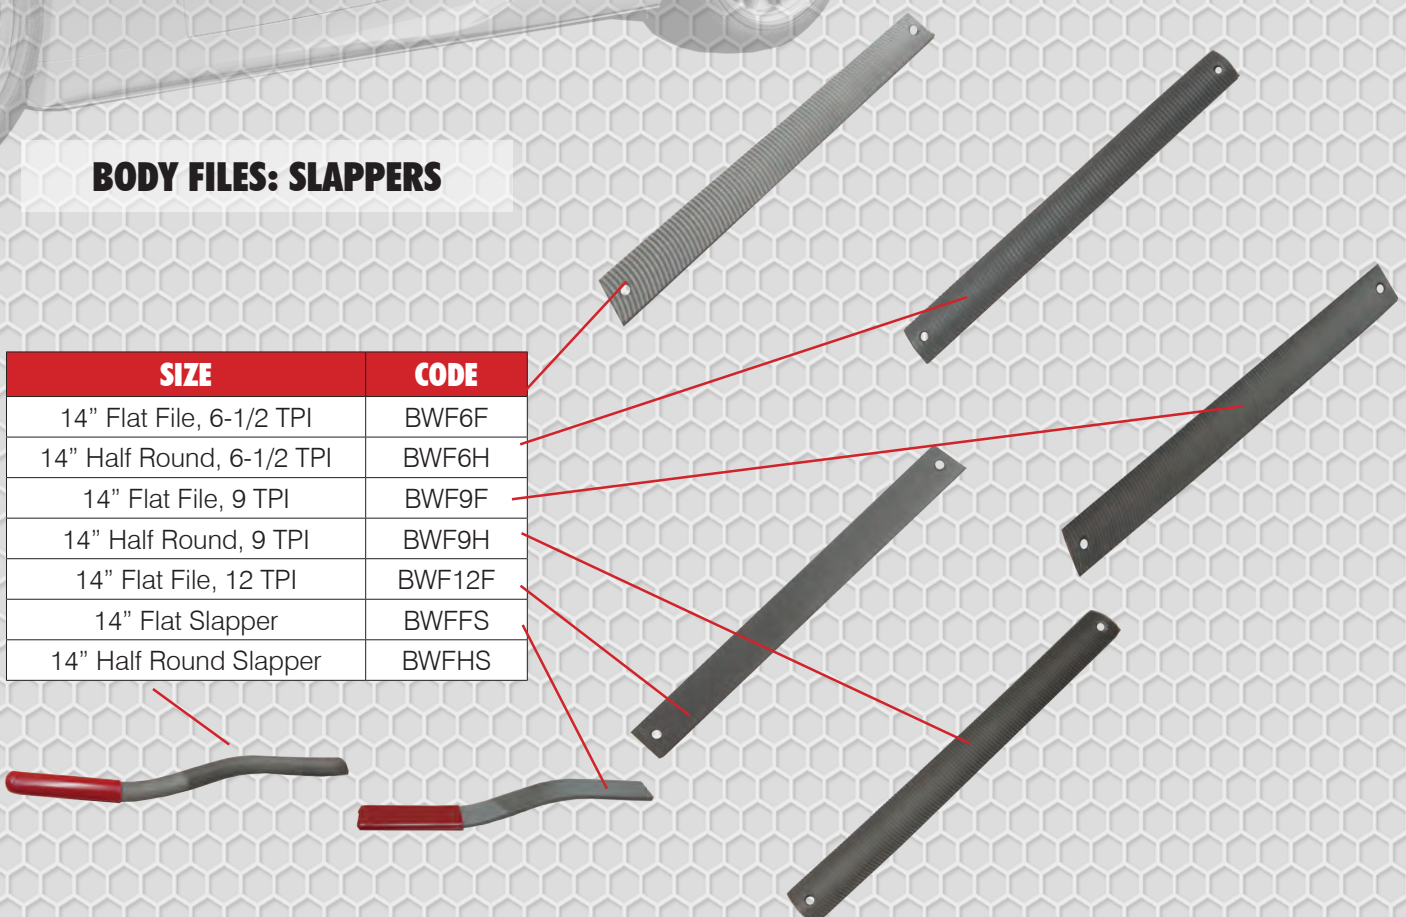

BODY FILES: SLAPPERS

SIZE	CODE
14" Flat File, 6-1/2 TPI	BWF6F
14" Half Round, 6-1/2 TPI	BWF6H
14" Flat File, 9 TPI	BWF9F
14" Half Round, 9 TPI	BWF9H
14" Flat File, 12 TPI	BWF12F
14" Flat Slapper	BWFFS
14" Half Round Slapper	BWFHS