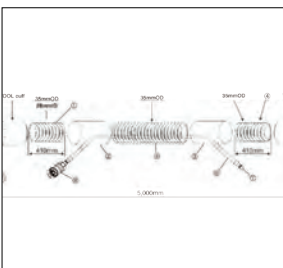

**10M Int. Air/Dust
Hose Antistatic**

CODE LUHOSEA10
BRAND GPI Velocity