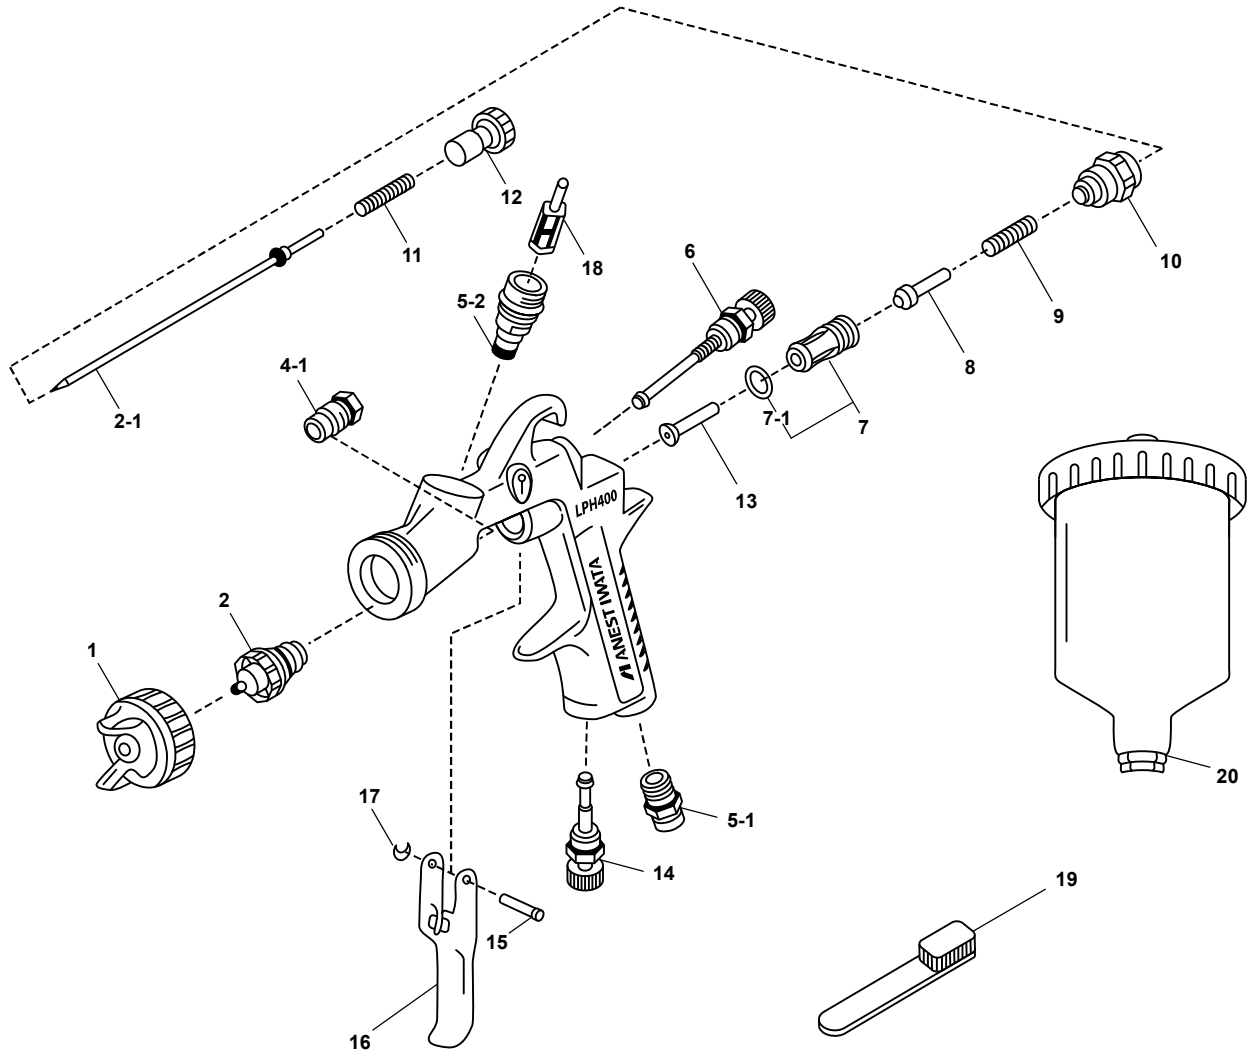

LPH400 HVLP Spray Gun

GRAVITY SPRAY GUNS

ITEM NO.	PART NO.	DESCRIPTION	ITEM NO.	PART NO.	DESCRIPTION
1	93874601	Air Cap Set LV4	8	93591530	Air Valve
1a	93512600	Air Cap Packing - Black #	9	93719530	Air Valve Spring
1b	93708240	Air Cap Packing - White #	10	93844532	Fluid Adjustment Guide Set
2	93552600	Fluid Nozzle (1.2mm)	11	93593530	Fluid Needle Spring
2	93896600	Fluid Nozzle (1.3mm)	12	93594532	Fluid Adjustment Knob
2	93547600	Fluid Nozzle (1.4mm)	13	93935430	Air Valve Shaft
2	93553600	Fluid Nozzle (1.6mm)	14	93845531	Air Adjustment Set
2	93554600	Fluid Nozzle (1.8mm)	15	93667360	Trigger Stud
2-1	93829600	Fluid Needle (1.2mm)	16	93517600	Trigger
2-1	93830600	Fluid Needle (1.3, 1.4, 1.6mm)	17	93912030	E Stopper #
2-1	93831600	Fluid Needle (1.8mm)	18	SEL.3	Filter Pkt 3
4-1	93765610	Needle Packing with Nut #	19	96990600	Brush
5-1	93660300	Air Nipple	20	PCG.6PM	600ml Gravity Pot
5-2	93650531	Fluid Nipple		94002321	Lid only for PCG.6PM
6	93842601	Fan Pattern Adjustment Set		94003320	Breather Stopper for PCG.6PM
7	93843530	Air Valve Seat Set		W400RSK	Reservice Kit includes items marked #
7-1	96638008	O Ring #			