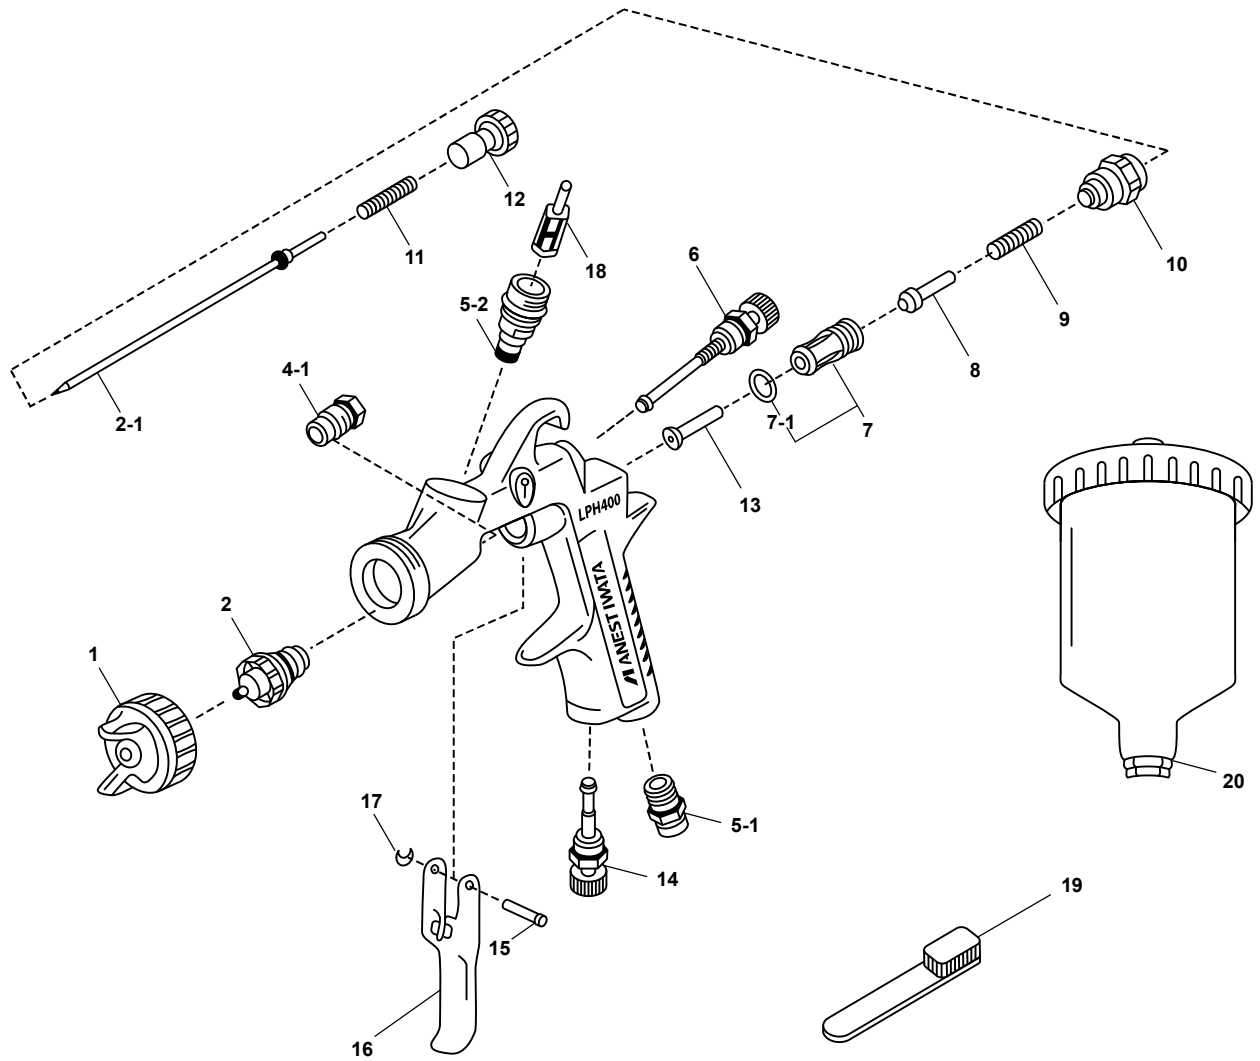

LPH400LVB HVLP Spray Gun

GRAVITY SPRAY GUNS

ITEM NO.	PART NO.	DESCRIPTION	ITEM NO.	PART NO.	DESCRIPTION
1	93524650	Air Cap Set LVB (Purple)	10	93844532	Fluid Adjustment Guide Set
1a	93512600	Air Cap Packing - Black #	11	93593530	Fluid Needle Spring
1b	93708240	Air Cap Packing - White #	12	93594532	Fluid Adjustment Knob
2	93896600	Fluid Nozzle (1.3mm)	13	93935430	Air Valve Shaft
2	93547600	Fluid Nozzle (1.4mm)	14	93845531	Air Adjustment Set
2-1	93830600	Fluid Needle (1.3, 1.4mm)	15	93667360	Trigger Stud
4-1	93765610	Needle Packing with Nut #	16	93517600	Trigger
5-1	93660300	Air Nipple	17	93912030	E Stopper #
5-2	93650531	Fluid Nipple	18	SEL.3	Filter Pkt 3
6	93842601	Fan Pattern Adjustment Set	19	96990600	Brush
7	93843530	Air Valve Seat Set	20	PCG.6PM	600ml Gravity Pot
7-1	96638008	O Ring #		94002321	Lid only for PCG.6PM
8	93591530	Air Valve		94003320	Breather Stopper for PCG.6PM
9	93719530	Air Valve Spring		W400RSK	Reservice Kit includes items marked #