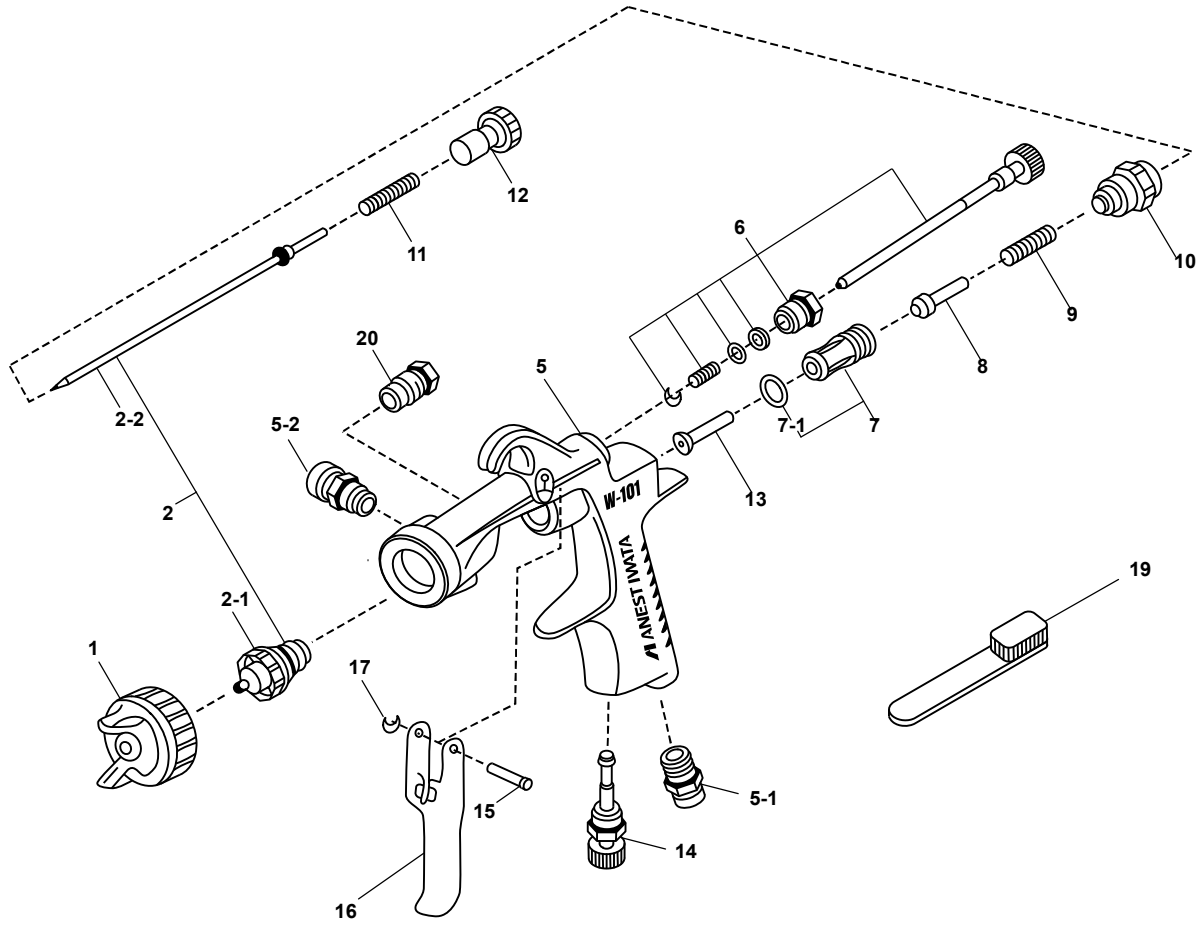

W101 Compact Spray Gun

GRAVITY SPRAY GUNS

ITEM NO.	PART NO.	DESCRIPTION	ITEM NO.	PART NO.	DESCRIPTION
1	93696610	Air Cap H2 (1.3, 1.5mm)	6	93842531	Pattern Adjustment Set
1	93689610	Air Cap E1 (1.0mm)	7	93843530	Air Valve Seat Set
1	93735610	Air Cap K1 (1.3, 1.5mm)	7-1	96638008	O Ring #
1	93662610	Air Cap H4 (1.3mm)	8	93591530	Air Valve
1	93700610	Air Cap N1 (1.8mm)	9	93719530	Air Valve Spring
1a	93576530	Air Cap Packing - White #	10	93844532	Fluid Adjustment Guide
1b	93608320	Air Cap Packing - Black #	11	93593530	Fluid Needle Spring
2-1	93692610	Fluid Nozzle (1.0mm)	12	93594532	Fluid Adjustment Knob
2-1	93667610	Fluid Nozzle (1.3mm)	13	93935430	Air Valve Shaft
2-1	93699610	Fluid Nozzle (1.5mm)	14	93845531	Air Adjustment Set
2-1	93703610	Fluid Nozzle (1.8mm)	15	93667360	Trigger Stud
2-2	93578530	Fluid Needle (1.3, 1.5mm)	16	93597530	Trigger
2-2	93537600	Fluid Needle (1.0mm)	17	93912030	E Stopper Pkt 2 #
2-2	93703530	Fluid Needle (1.8mm)	18	96990600	Cleaning Brush
5-1	93660300	Air Nipple	20	93765610	Needle Packing with Nut #
5-2	93584530	Fluid Nipple		W101RSK	Reservice Kit includes items marked #