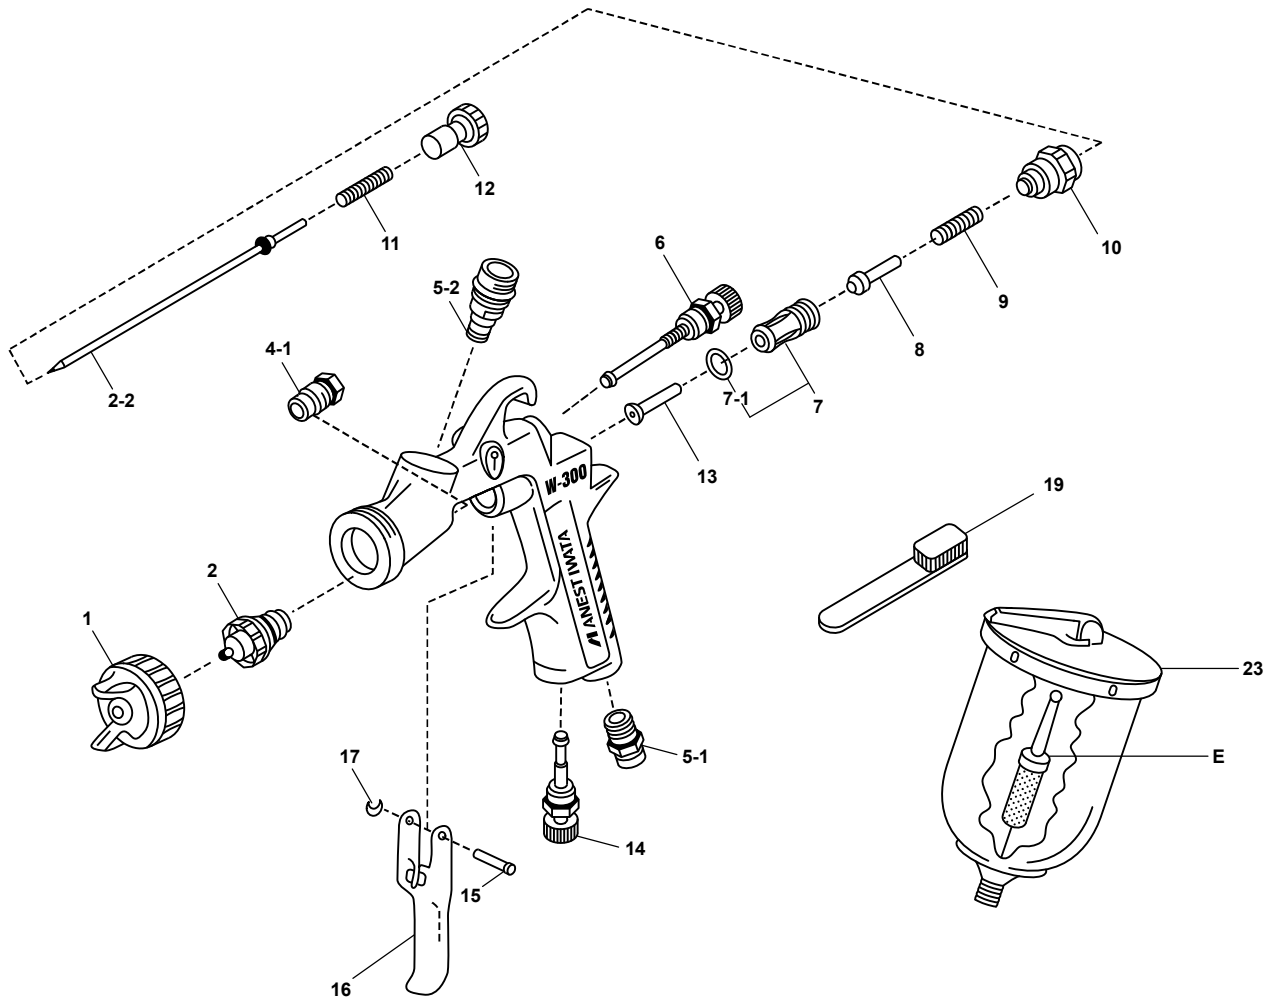

W300 Bodyshop Gold Compact Spray Gun

GRAVITY SPRAY GUNS

Anest Iwata Australia
1300 277 729 www.anest-iwata.com.au

| ITEM NO. | PART NO. | DESCRIPTION | ITEM NO. | PART NO. | DESCRIPTION |
|----------|----------|-----------------------------------|----------|-----------|---------------------------------------|
| 1 | 93708610 | Air Cap BP4 | 11 | 93593530 | Fluid Adjustment Spring |
| 1a | 93576530 | Air Cap Packing - Black # | 12 | 93594532 | Fluid Adjustment Knob |
| 1b | 93608320 | Air Cap Packing - White # | 13 | 93935430 | Air Valve Shaft |
| 2-1 | 93712610 | Nozzle (1.3mm BPG) | 14 | 93646610 | Air Adjustment Set - Gold BPG |
| 2-2 | 93578530 | Needle (1.3mm) | 15 | 93667360 | Trigger Stud |
| 4-1 | 93765610 | Needle Packing with Nut # | 16 | 93597530 | Trigger |
| 5-1 | 93660300 | Air Nipple | 17 | 93912030 | E Stopper (Pkt 2) # |
| 5-2 | 93575620 | Fluid Nipple | 18 | 96990600 | Brush |
| 6 | 93639620 | Pattern Adjustment Set - Gold BPG | 23 | PCG.2P2 | 200ml Gravity Pot |
| 7 | 93843530 | Air Valve Seat Set | 23 | PCG.400P2 | 400ml Gravity Pot |
| 7-1 | 96638008 | O Ring # | 23 | PCG.6AG | 600ml Gravity Pot |
| 8 | 93591530 | Air Valve | E | SEL.30 | Gravity Filter (Pkt 5) for PGC.6AG |
| 9 | 93719530 | Air Valve Spring | | W300RSK | Reservice kit includes items marked # |
| 10 | 93644610 | Fluid Adjustment Set - Gold BPG | | | |