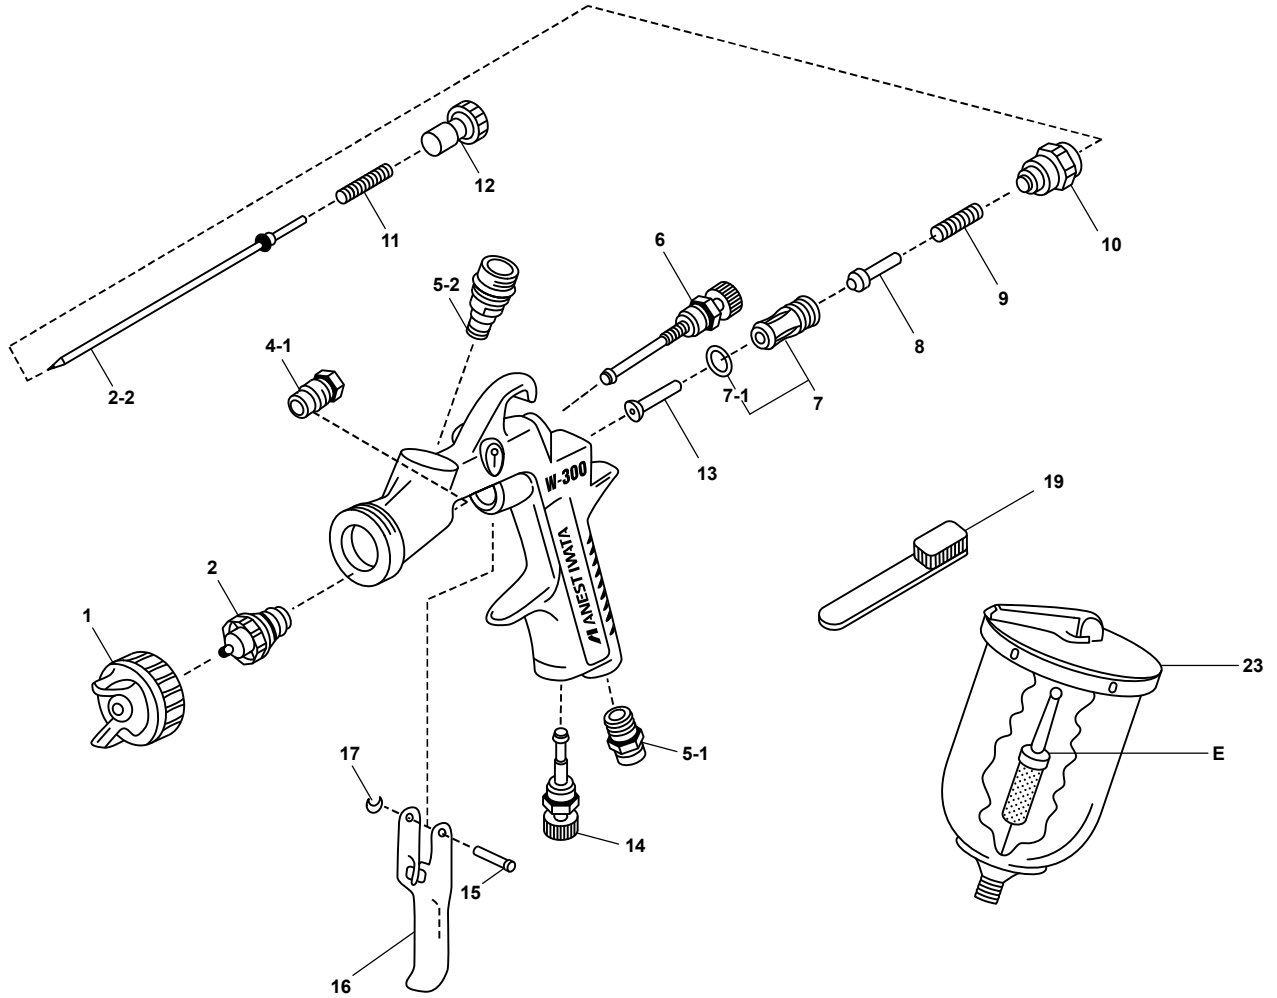

W300 Compact Spray Gun

GRAVITY SPRAY GUNS

ITEM NO.	PART NO.	DESCRIPTION	ITEM NO.	PART NO.	DESCRIPTION
1	93696610	Air Cap H2 (1.3mm)	8	93591530	Air Valve
1	93735610	Air Cap K1 (1.0mm)	9	93719530	Air Valve Spring
1a	93576530	Air Cap Packing - Black #	10	93844532	Fluid Adjustment Set
1b	93608320	Air Cap Packing - White #	11	93593530	Fluid Needle Spring
2-1	93692610	Nozzle (1.0mm)	12	93594532	Fluid Adjustment Knob
2-1	93667610	Nozzle (1.3mm)	13	93935430	Air Valve Shaft
2-2	93537600	Needle (1.0mm)	14	93845531	Air Adjustment Set
2-2	93578530	Needle (1.3mm)	15	93667360	Trigger Stud
4-1	93765610	Needle Packing with Nut #	16	93597530	Trigger
5-1	93660300	Air Nipple	17	93912030	E Stopper (Pkt 2) #
5-2	93575620	Fluid Nipple	18	96990600	Brush
6	93577620	Pattern Adjustment Set	23	PCG.2AG	200ml Gravity Pot
7	93843530	Air Valve Seat Set	E	SEL.30	Gravity Filter (Pkt 5)
7-1	96638008	O Ring #		W300RSK	Reservice kit includes items marked #