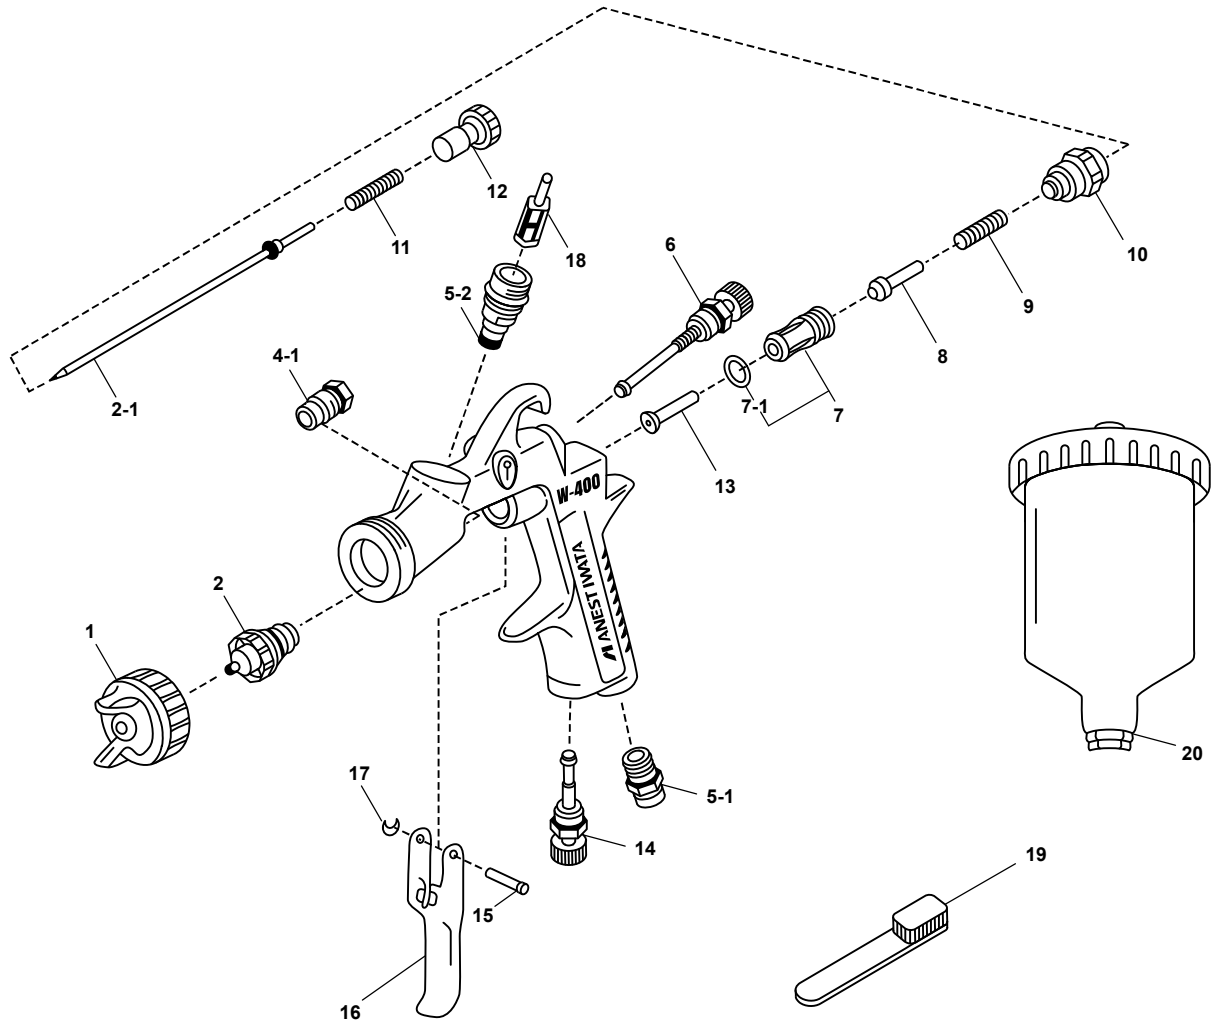

W400BA Bell Aria Classic Plus

GRAVITY SPRAY GUNS

Anest Iwata Australia
1300 277 729 www.anest-iwata.com.au

ITEM NO.	PART NO.	DESCRIPTION	ITEM NO.	PART NO.	DESCRIPTION
1	93611700	Air Cap BA4-1 (1.0, 1.2mm)	8	93591530	Air Valve
1	93611710	Air Cap BA4-2 (1.3, 1.4, 1.6, 1.8, 2.0mm)	9	93719530	Air Valve Spring
1a	93512600	Air Cap Packing - Black #	10	93844532	Fluid Adjustment Guide Set
1b	93708240	Air Cap Packing - White #	11	93593530	Fluid Needle Spring
2	93611720	Needle / Nozzle (1.0mm)	12	93611900	Fluid Adjustment Knob
2	93611730	Needle / Nozzle (1.2mm)	13	93935430	Air Valve Shaft
2	93611740	Needle / Nozzle (1.3mm)	14	93611940	Air Adjustment Set
2	93611750	Needle / Nozzle (1.4mm)	15	93667360	Trigger Stud
2	93611760	Needle / Nozzle (1.6mm)	16	93517600	Trigger
2	93611770	Needle / Nozzle (1.8mm)	17	93912030	E Stopper (Pkt 2) #
2	93611780	Needle / Nozzle (2.0mm)	18	SEL.3	Filter Pkt 3
4-1	93765610	Needle Packing with Nut #	19	96990600	Cleaning Brush
5-1	93660300	Hose Joint	20	PCG.6PM	600ml Gravity Pot
5-2	93650531	Fluid Nipple		94002321	Lid only for PCG.6PM
6	93611930	Fan Pattern Adjustment Set		94003320	Breather Stopper for PCG.6PM
7	93843530	Air Valve Seat Set		W400RSK	Repair Kit includes items marked #
7-1	96638008	O Ring #			