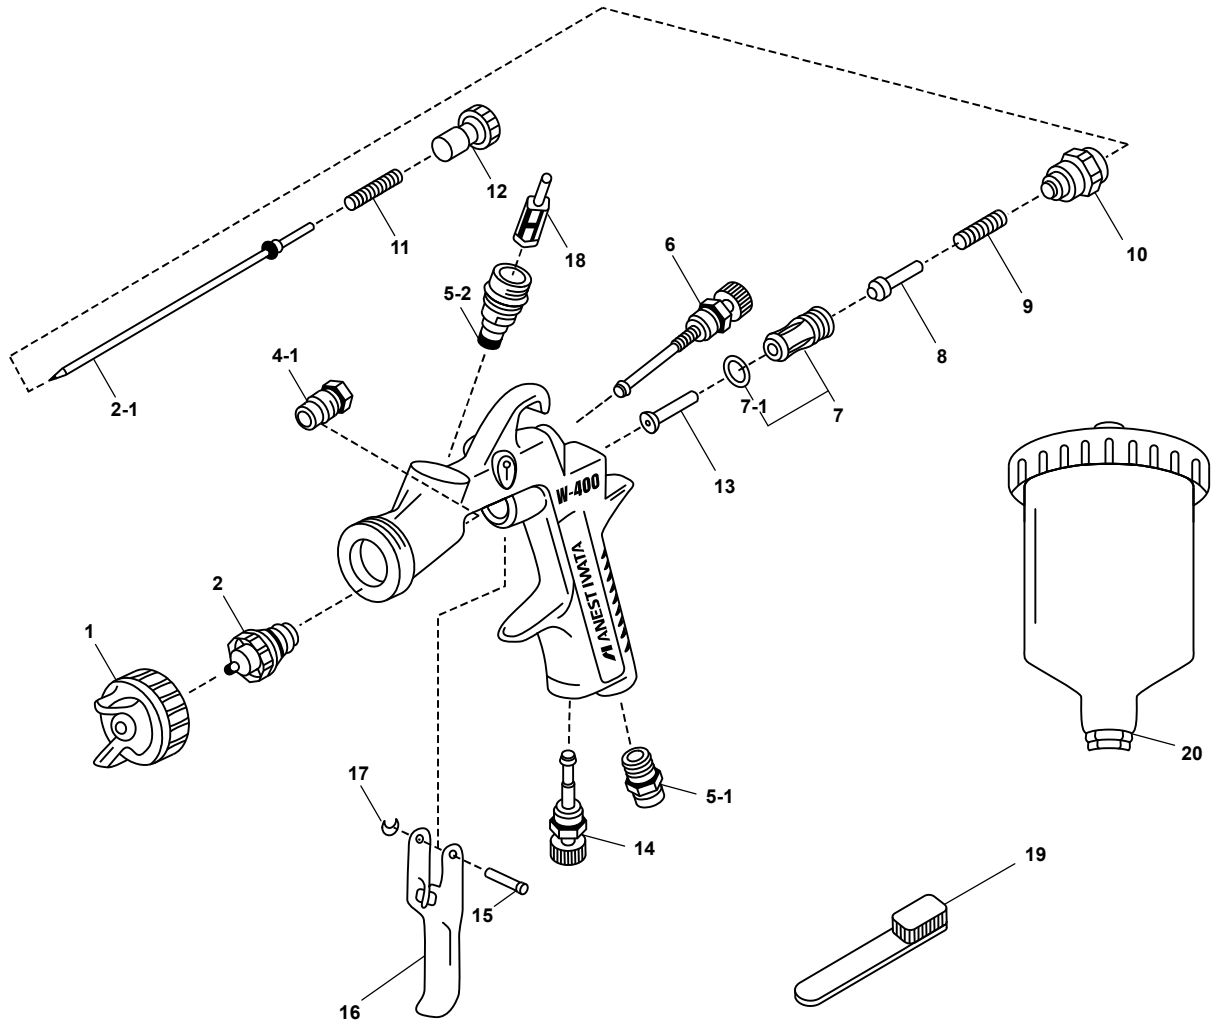

W400 WB Classic Plus

GRAVITY SPRAY GUNS

ITEM NO.	PART NO.	DESCRIPTION	ITEM NO.	PART NO.	DESCRIPTION
1	93896610	Air Cap WB1	8	93591530	Air Valve
1	93624620	Air Cap WB2	9	93719530	Air Valve Spring
1a	93512600	Air Cap Packing - Black #	10	93844532	Fluid Adjustment Guide Set
1b	93708240	Air Cap Packing - White #	11	93593530	Fluid Needle Spring
2	93625610	Fluid Nozzle (1.4mm)	12	93594532	Fluid Adjustment Knob
2	93624610	Fluid Nozzle (1.2mm)	13	93935430	Air Valve Shaft
2	93633610	Fluid Nozzle (1.3mm)	14	93845531	Air Adjustment Set
2	93621620	Fluid Nozzle (1.6mm)	15	93667360	Trigger Stud
2-1	93829600	Fluid Needle (1.2mm)	16	93517600	Trigger
2-1	93830600	Fluid Needle (1.3, 1.4, 1.6mm)	17	93912030	E Stopper (Pkt 2) #
4-1	93765610	Needle Packing with Nut #	18	SEL.3	Filter Pkt 3
5-1	93660300	Hose Joint	19	96990600	Cleaning Brush
5-2	93650531	Fluid Nipple	20	PCG.6PM	600ml Gravity Pot
6	93842601	Fan Pattern Adjustment Set		94002321	Lid only for PCG.6PM
7	93843530	Air Valve Seat Set		94003320	Breather Stopper for PCG.6PM
7-1	96638008	O Ring #		W400RSK	Repair Kit includes items marked #