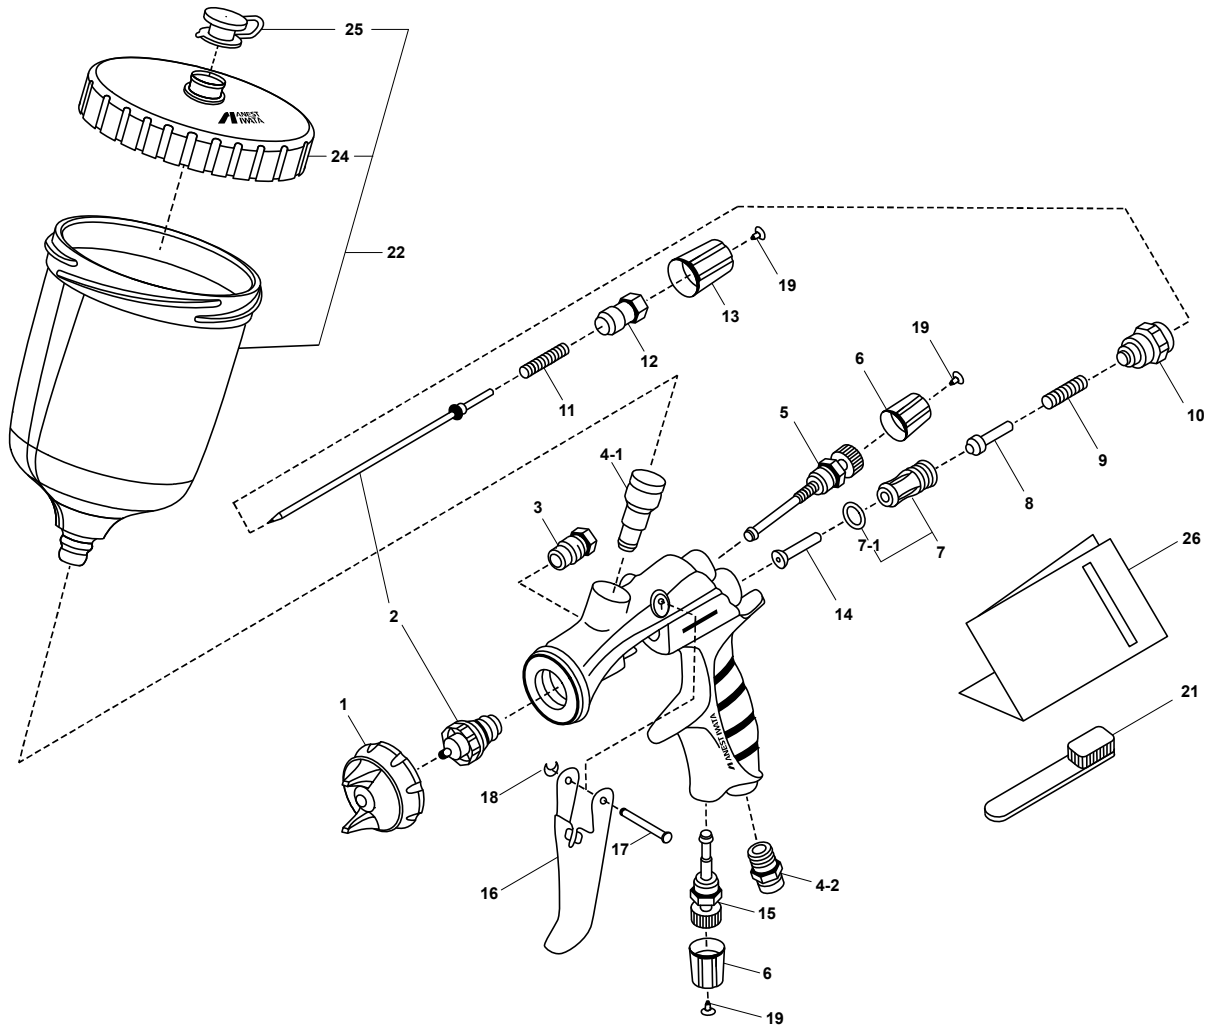

WS400 Evo Series G.P. Solventborne

GRAVITY SPRAY GUNS

ITEM NO.	PART NO.	DESCRIPTION	ITEM NO.	PART NO.	DESCRIPTION
1	93505300	Air Cap Set WS01	11	93593530	Fluid Needle Spring
1a	93505330	Air Cap Packing - White #	12	93505822	Fluid Adjustment Screw
1b	93505341	Air Cap Packing - Black #	13	93505831	Fluid Adjustment Knob (Silver)
2	93506400	Nozzle / Needle Set (1.2mm)	14	93935430	Air Valve Shaft
2	93506420	Nozzle / Needle Set (1.4mm)	15	93505842	Air Adjustment Assembly
3	93765610	Needle Packing with Nut #	16	93505850	Trigger
4-1	93505421	Fluid Nipple	17	93505860	Trigger Stud
4-2	93660300	Air Nipple	18	96612025	E Stopper #
5	93505432	Pattern Adjustment Assembly	19	93506970	Torque Screw (Silver)
6	93505471	Pattern / Air Adjustment Knob (Silver)	21	96990600	Brush
7	93843530	Air Valve Assembly	22	PCG.600P2	600ml Gravity Pot
7-1	96638008	O Ring #		94011040	Filter
8	93505480	Air Valve		94011020	Lid Only
9	93719530	Air Valve Spring	25	94011030	Lid Knob
10	93505490	Fluid Adjustment Guide		WS400RSK	Reservice Kit includes items mark #