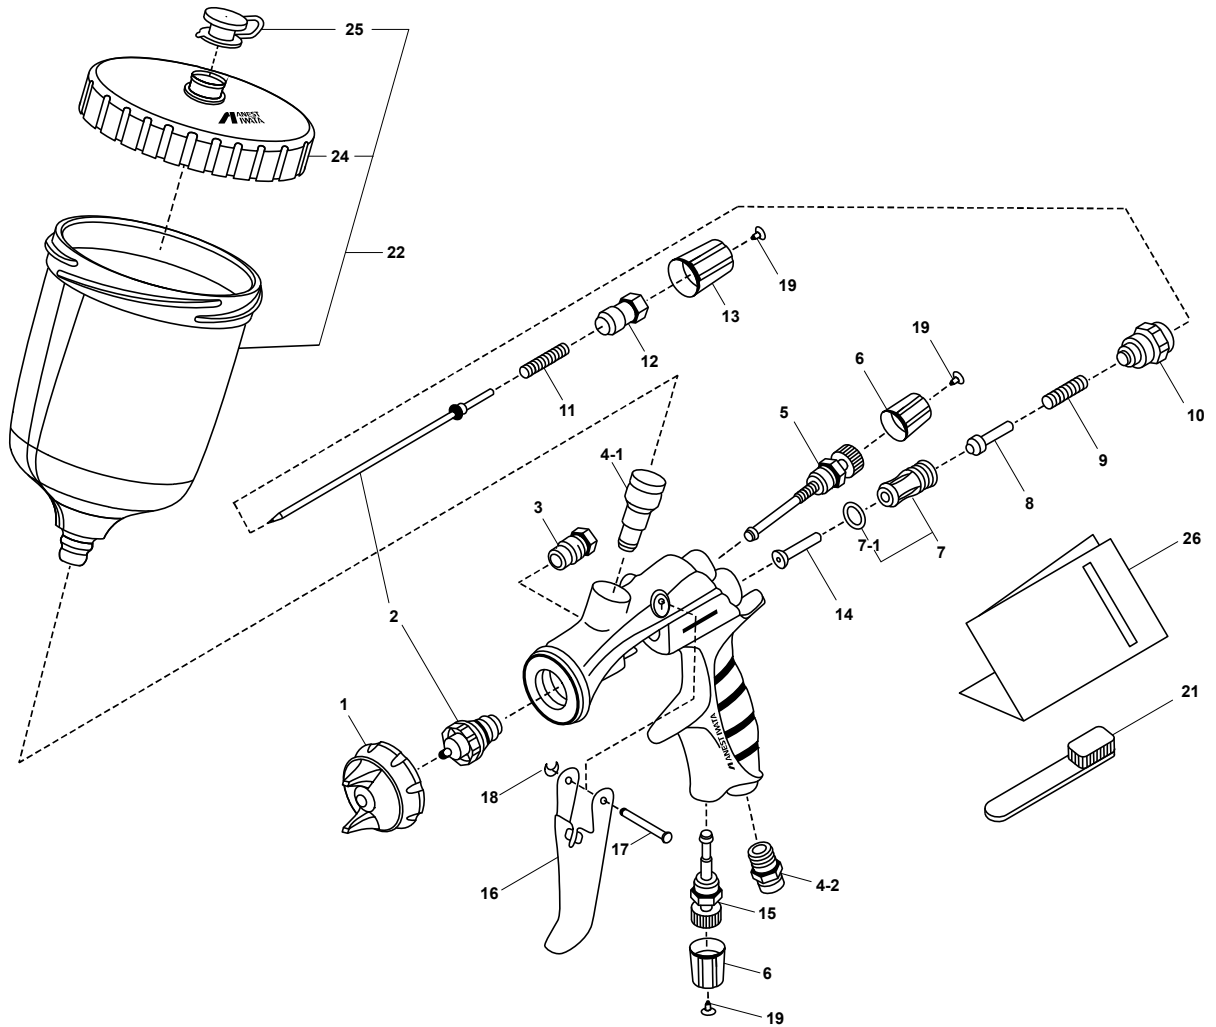

WS400 Evo Series HD Clearcoat

GRAVITY SPRAY GUNS

ITEM NO.	PART NO.	DESCRIPTION	ITEM NO.	PART NO.	DESCRIPTION
1	93505300	Air Cap Set WS01	11	93593530	Fluid Needle Spring
1a	93505330	Air Cap Packing - White #	12	93505822	Fluid Adjustment Screw
1b	93505341	Air Cap Packing - Black #	13	93505831	Fluid Adjustment Knob (Silver)
2	93506910	Nozzle / Needle Set (1.3HD)	14	93935430	Air Valve Shaft
2	93506920	Nozzle / Needle Set (1.4HD)	15	93505842	Air Adjustment Assembly
2	93506930	Nozzle / Needle Set (1.5HD)	16	93505850	Trigger
3	93765610	Needle Packing with Nut #	17	93505860	Trigger Stud
4-1	93505421	Fluid Nipple	18	96612025	E Stopper #
4-2	93660300	Air Nipple	19	93506970	Torque Screw (Silver)
5	93505432	Pattern Adjustment Assembly	21	96990600	Brush
6	93505471	Pattern / Air Adjustment Knob (Silver)	22	PCG.600P2	600ml Gravity Pot
7	93843530	Air Valve Assembly		94011040	Filter
7-1	96638008	O Ring #	24	94011020	Lid Only
8	93505480	Air Valve	25	94011030	Lid Knob
9	93719530	Air Valve Spring		WS400RSK	Reservice Kit includes items mark #
10	93505490	Fluid Adjustment Guide			