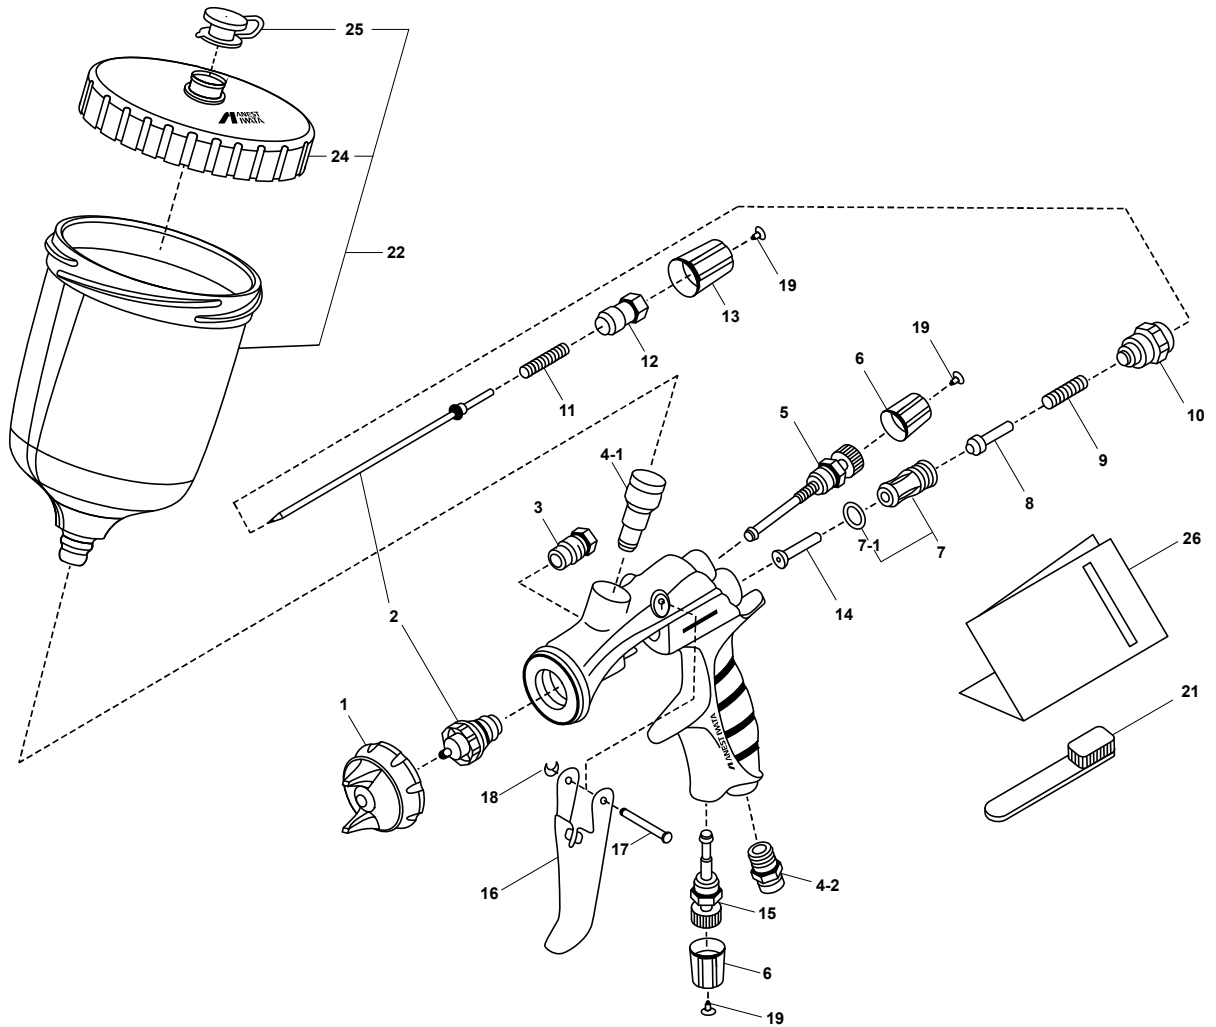

WS400 Evo Series Waterborne Basecoat

GRAVITY SPRAY GUNS

ITEM NO.	PART NO.	DESCRIPTION	ITEM NO.	PART NO.	DESCRIPTION
1	93505300	Air Cap Set WS01	11	93593530	Fluid Needle Spring
1a	93505330	Air Cap Packing - White #	12	93505822	Fluid Adjustment Screw
1b	93505341	Air Cap Packing - Black #	13	93506471	Fluid Adjustment Knob (Gold)
2	93505350	Nozzle / Needle Set (1.3mm Base)	14	93935430	Air Valve Shaft
2	93506800	Nozzle / Needle Set (1.4mm Base)	15	93505842	Air Adjustment Assembly
3	93765610	Needle Packing with Nut #	16	93505850	Trigger
4-1	93505421	Fluid Nipple	17	93505860	Trigger Stud
4-2	93660300	Air Nipple	18	96612025	E Stopper #
5	93505432	Pattern Adjustment Assembly	19	93506980	Torque Screw (Gold)
6	93506461	Pattern / Air Adjustment Knob (Gold)	21	96990600	Brush
7	93843530	Air Valve Assembly	22	PCG.600P2	600ml Gravity Pot
7-1	96638008	O Ring #		94011040	Filter
8	93505480	Air Valve	24	94011020	Lid Only
9	93719530	Air Valve Spring	25	94011030	Lid Knob
10	93505490	Fluid Adjustment Guide		WS400RSK	Reservice Kit includes items mark #